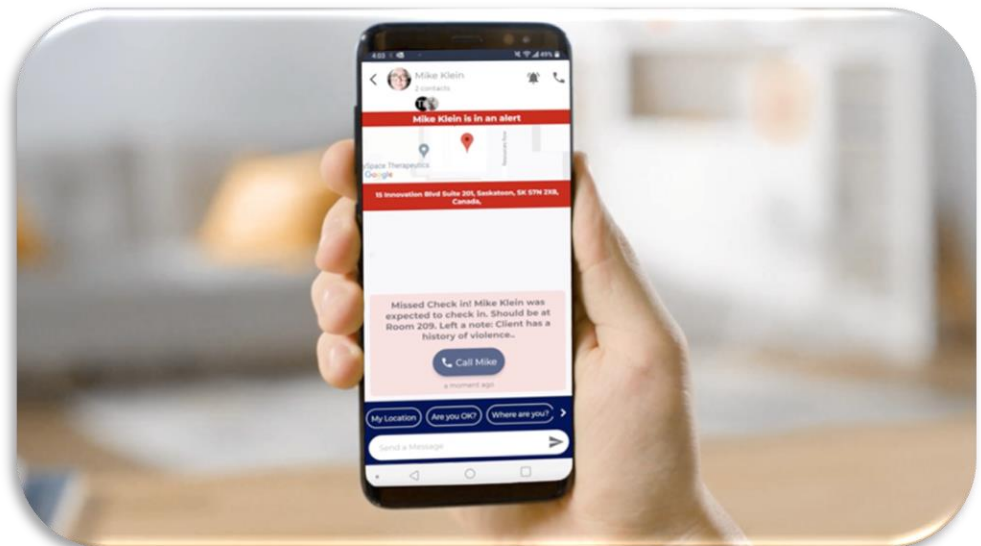

SolusGuard provides a suite of hardware and software safety solutions for businesses with employees who work alone or in dangerous situations.

Products & Services Include:

- Wearable panic button
- Lone worker safety app with check in/out services
- Safety monitoring platform (mobile and desktop);
- A satellite extender for remote workers
- A web-based monitoring and alert management platform for dedicated safety and security teams

Serese Selanders, Founder & CEO
serese@solusguard.com
1-306-222-0010