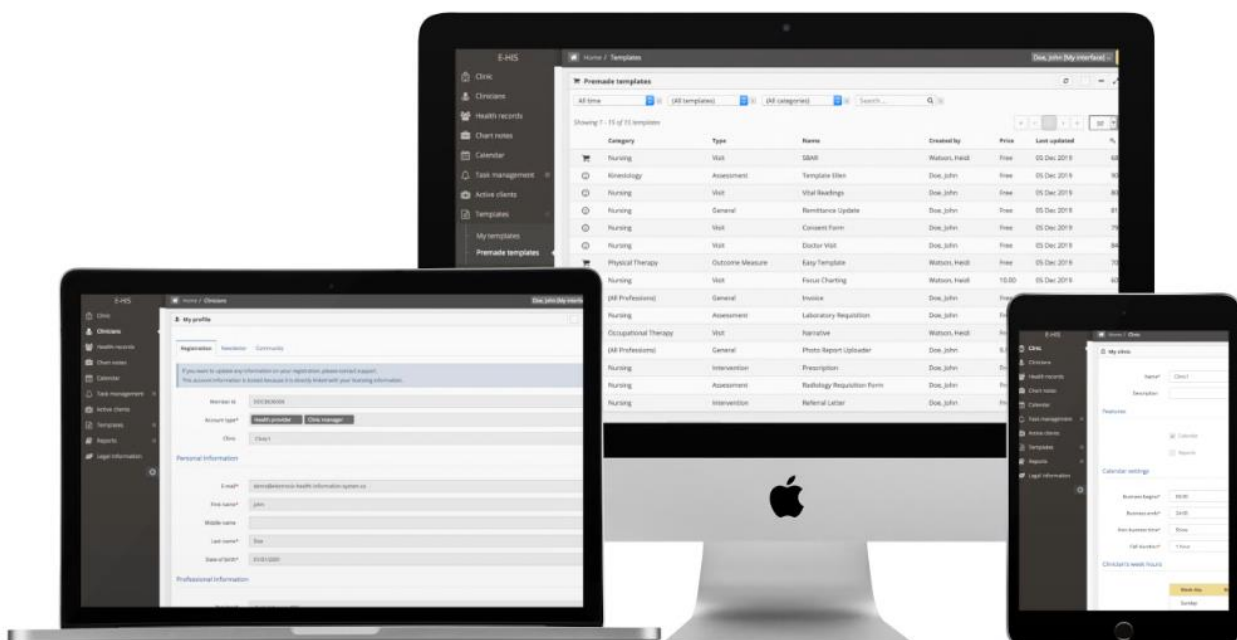

The Canadian Electronic Health Information Systems Ltd. offers an integrated approach to supporting health professionals in starting and running efficient health-based businesses. We offer cloud-based web applications, continuing competency courses, and digital practice resources. We are an enterprise-ready solution that can support clinicians who are just starting their own private practices all the way to multi-location, multi-profession health organizations.

Products & Services Include:

- Guardian EMR
- Telehealth services are provided in partnership with OnCall Health.

- Provides online resources from consent forms and intake forms all the way to various standardized assessments.

Heidi Watson, CEO
heidi@guardianemr.ca
306-891-5316