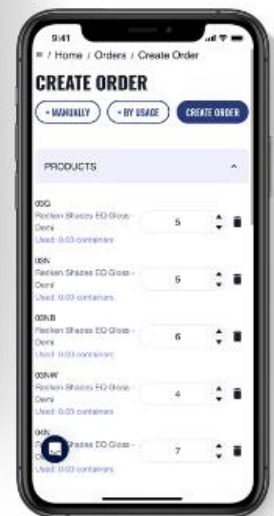

SalonScale Technology Inc.

229-116 Research Drive
Saskatoon, Saskatchewan S7N 3R3
www.salonscale.com

SalonScale is easy to use salon software that will transform how you do business with an app that calculates the exact cost of every bowl of color mixed. Our mission at SalonScale is to save one salon at a time by taking the guesswork out of colour pricing, ultimately empowering salon owners to know their worth and ensuring products are always paid for.

Products & Services Include:

- A simple to use mobile app that uses Bluetooth technology to digitally track and manage supply usage. The combination of the app along with a Bluetooth powered scale, allows stylists are able to pinpoint the precise cost of the product being used to ensure that salon owners are charging enough for color services to create a positive cash flow. Salon Owners are then able to use the web dashboard system to track this data for their own reporting, inventory and data-driven decision making.

Elanne Krainyk, Chief of Staff
elanne@salonscale.com
1-833-697-2253

9:41 AM Mon Jun 3rd

Home / Reports

REPORTS

Product Reports   Stylist Reports   Client Reports   Filter By: This Week X   EXPORT CSV

COLORS & EXTENSIONS

title	wholesale	retail	profit	
Aveda	$728.85	$1,530.61	$801.75	view all
Olaplex	$3.06	$6.11	$3.06	view all
Redken	$23.85	$47.70	$23.85	view all
Redken Color Gels	$10.85	$22.79	$11.94	view all
Redken Shades EQ Gloss	$812.54	$1,609.75	$887.22	view all
Redken Shades EQ with Bonder	$101.81	$213.80	$111.99	view all