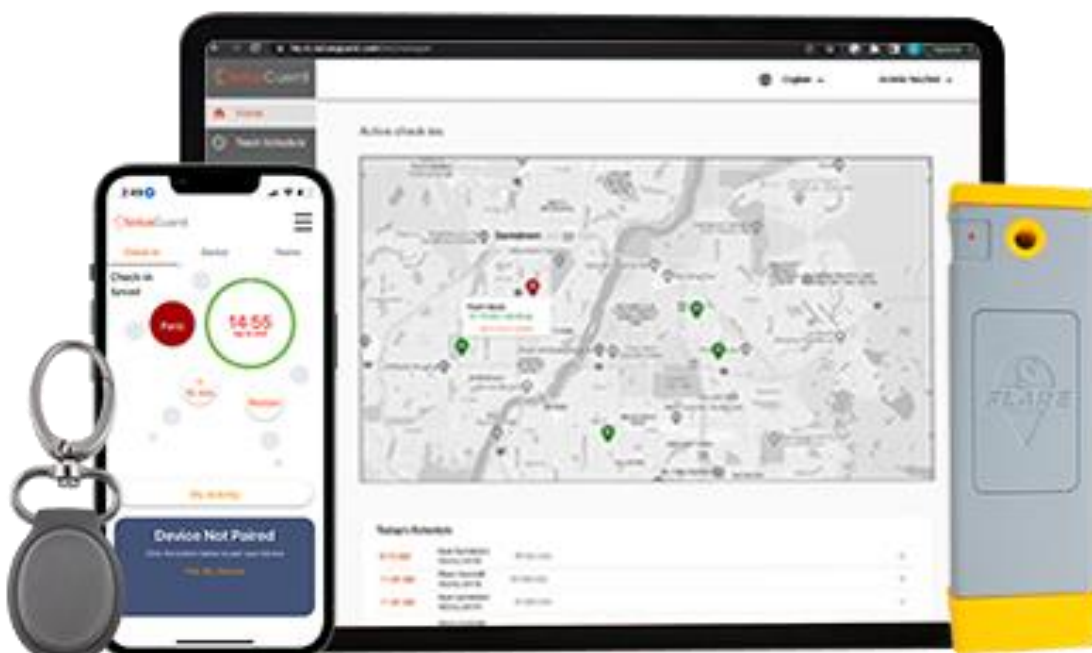

SolusGuard provides a suite of hardware and software safety solutions for businesses with employees who work alone or in dangerous situations.

Products & Services Include:

- Wearable panic button
- Lone worker safety app with check in/out services
- Safety monitoring platform (mobile and desktop);
- A satellite extender for remote workers
- A web-based monitoring and alert management platform for dedicated safety and security teams

Serese Selanders, Founder & CEO
serese@solusguard.com
1-306-222-0010