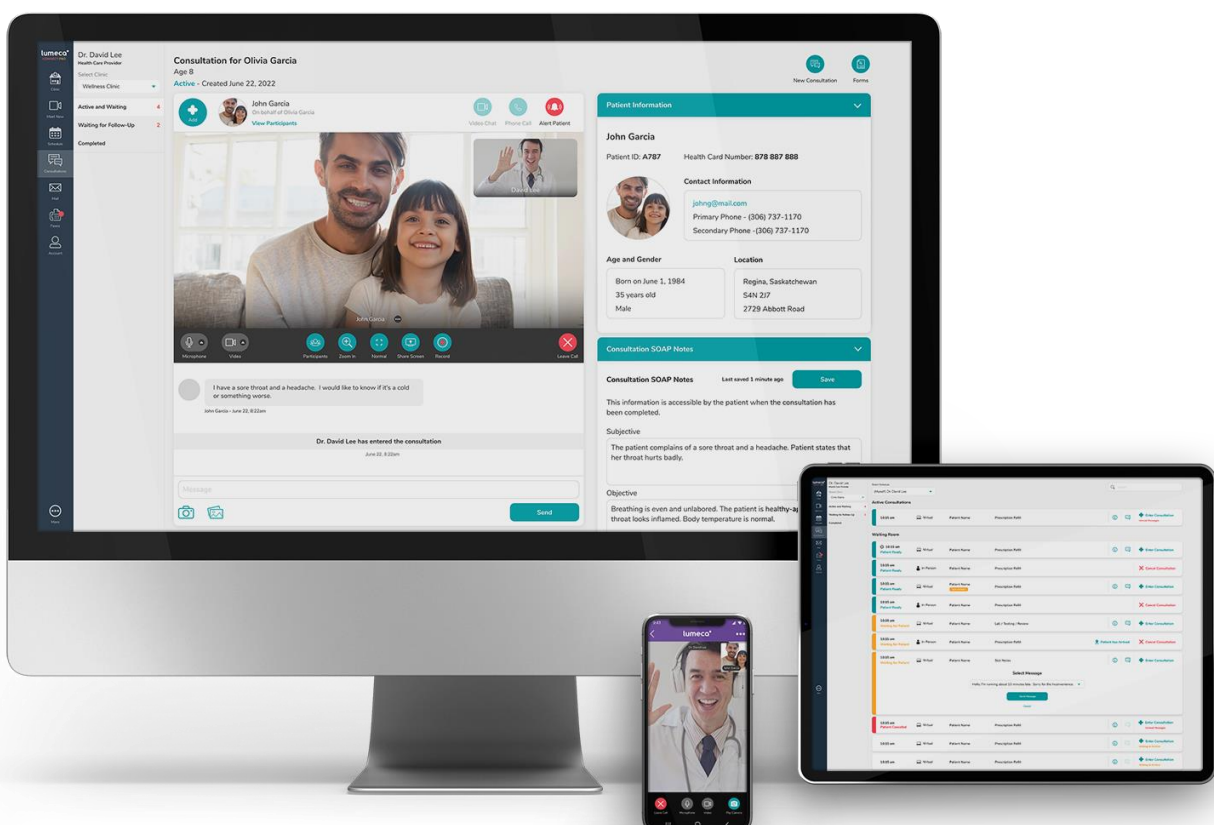

Full Automation

CT images processed immediately after each scan. Limbus Contour detects and applies the correct clinical template, and sends the contours to the treatment planning system for manual review.

**CT Simulation
Scan**

**Limbus
Contour**

**Treatment
Planning**

Lumeca Health Inc.

220 - 10 Research Drive
Regina, Saskatchewan S4S 7J7
www.lumeca.com

Lumeca Health is a fast-paced, professional leader in the virtual health care space. Their mission is to simplify communication between healthcare providers and their patients.

Products & Services Include:

- Two software products. Lumeca Connect, connects patients with their family doctors through a safe, secure video or phone consultation platform. It can even help unattached patients find providers near them. The second product is called Lumeca Go, which is geared towards Next Gen 9-1-1 services. Lumeca Go enables dispatchers to quickly send a SMS to a 911 caller on a cell phone. The caller clicks the SMS link and allows GPS and camera access, the dispatcher now has location and eyes on the scene to ensure proper services are sent to the scene as well as eliminate unnecessary resources being sent out. Providers can also send PHI or communicate with order providers during the process of patient transfers, treatment center, physician specialist support and emergency medicine.

Tom Douglas, CEO
tdouglass@lumeca.com
1-306-552-7117

memoryKPR Technologies

947 Normandy Drive
Moose Jaw, Saskatchewan S6H 3G8
www.memorykpr.com

Brand stories built by you and your audience. **memoryKPR** helps their clients engage their audiences through digital stories that help customers connect with brands, without the distraction that social media creates. Whether you are sharing stories, co-creating them with your audience or gathering social proof and user-generated content - memoryKPR is an easy to use, affordable software. Unlike social media, you control all aspects of the privacy, viewing and you own all your content.