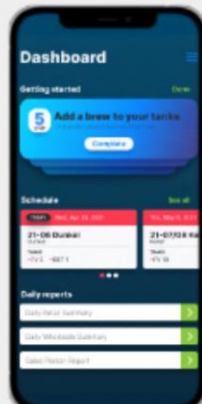

BrewNinja

Brew Ninja Software

627 Wilkinson Place
Saskatoon, Saskatchewan S7N 3M2
Get.brewninja.net

Brew Ninja is a complete brewery management system, including production, accounting, sales, regulatory, and reporting. Based in Regina, their Software as a Service solution helps breweries save time and gives them peace of mind.

Products & Services Include:

- Brew Ninja Software

Shea Martin, Founder/CEO

shea@brewninja.net

306-209-4548