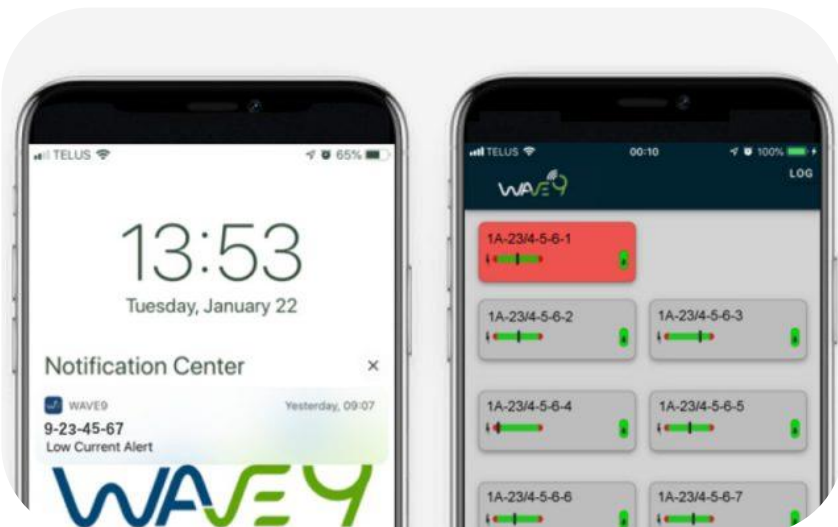

Products & Services Include:

- A monitoring system that provides oilfield maintenance staff with a workflow dashboard that prioritizes interventions and feeds the 'right info at the right time' to the operator.

Joanne Cunningham, Director

joanne@wave9.co

1-306-736-3060