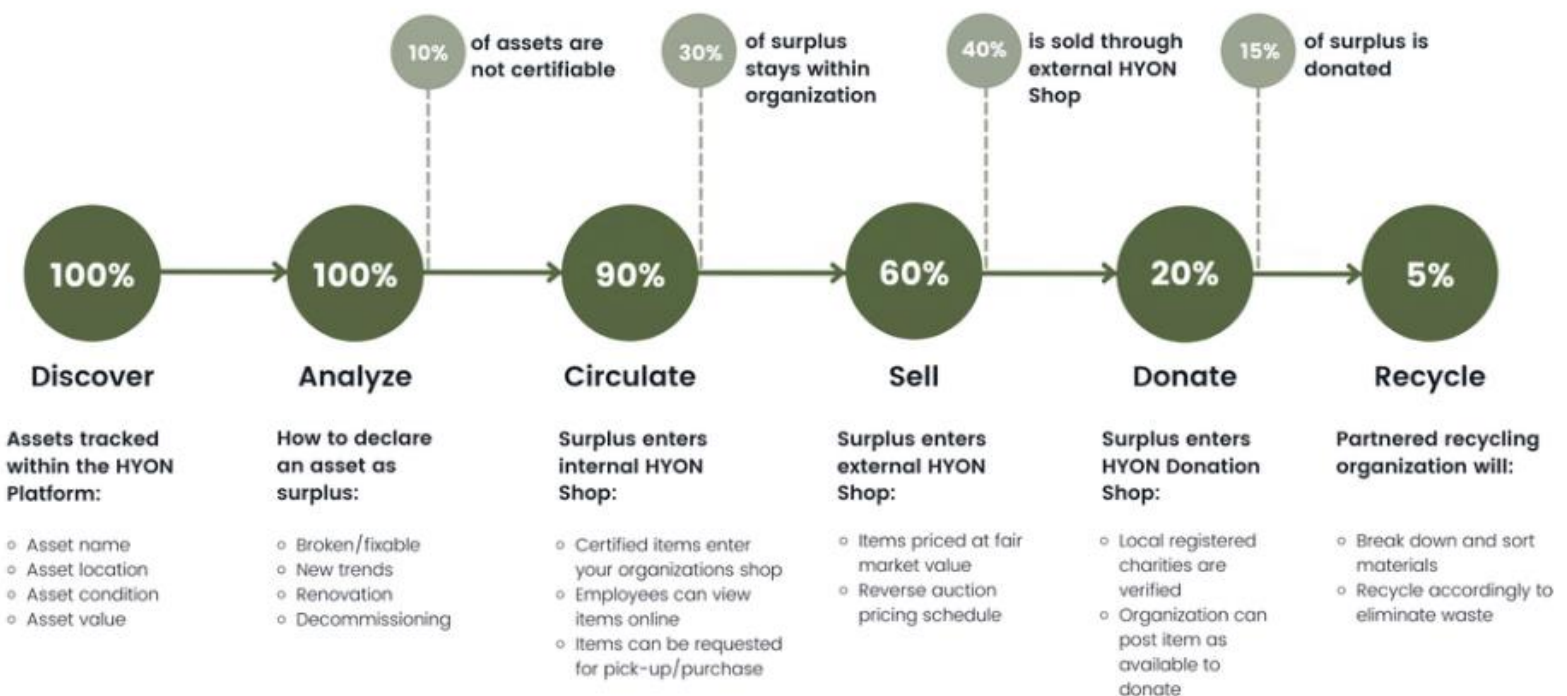

Tanner Goetz, Co-Founder, CEO
tanner@hometeamlive.com
306-530-3549

Hyon Software Inc.

116 Research Drive, Suite 229
Saskatoon, Saskatchewan S7N 3R3
www.hyon.ca

By reporting on asset management from a sustainability perspective, **Hyon** helps organizations uncover what they currently own to report on two major ESG metrics - keeping items out of landfills and avoiding unnecessary net new purchases. Unlike sending items to disposal bins, Hyon redeploys assets to other company departments or similar networks for transfer or purchase.

Products & Services Include:

- Software to allow organizations to participate in the circular economy.

Kristy Ehman
kristy@hyon.ca
1-800-413-4966

Sustainably Manages Assets & Surplus Disposal

IDS offers the industry's most advanced solutions for developing optimal network-level long-term asset preservation plans. Their award-winning solutions empower engineers and asset managers to accurately assess funding needs, investigate implications of funding scenarios, and optimize the allocation of preservation budgets. In addition to working with municipalities, they can support organizations managing assets in vital sectors such as oil & gas, forestry, mining, process plants, real estate, health, and education, among others.

Products & Services Include:

- Software guaranteed to generate truly optimal long-term system-level renewal plans and long term solutions and services around four main product lines including Bridge Optimizer, Roads Optimizer, WaterNet Optimizer, and SewerNet Optimizer.