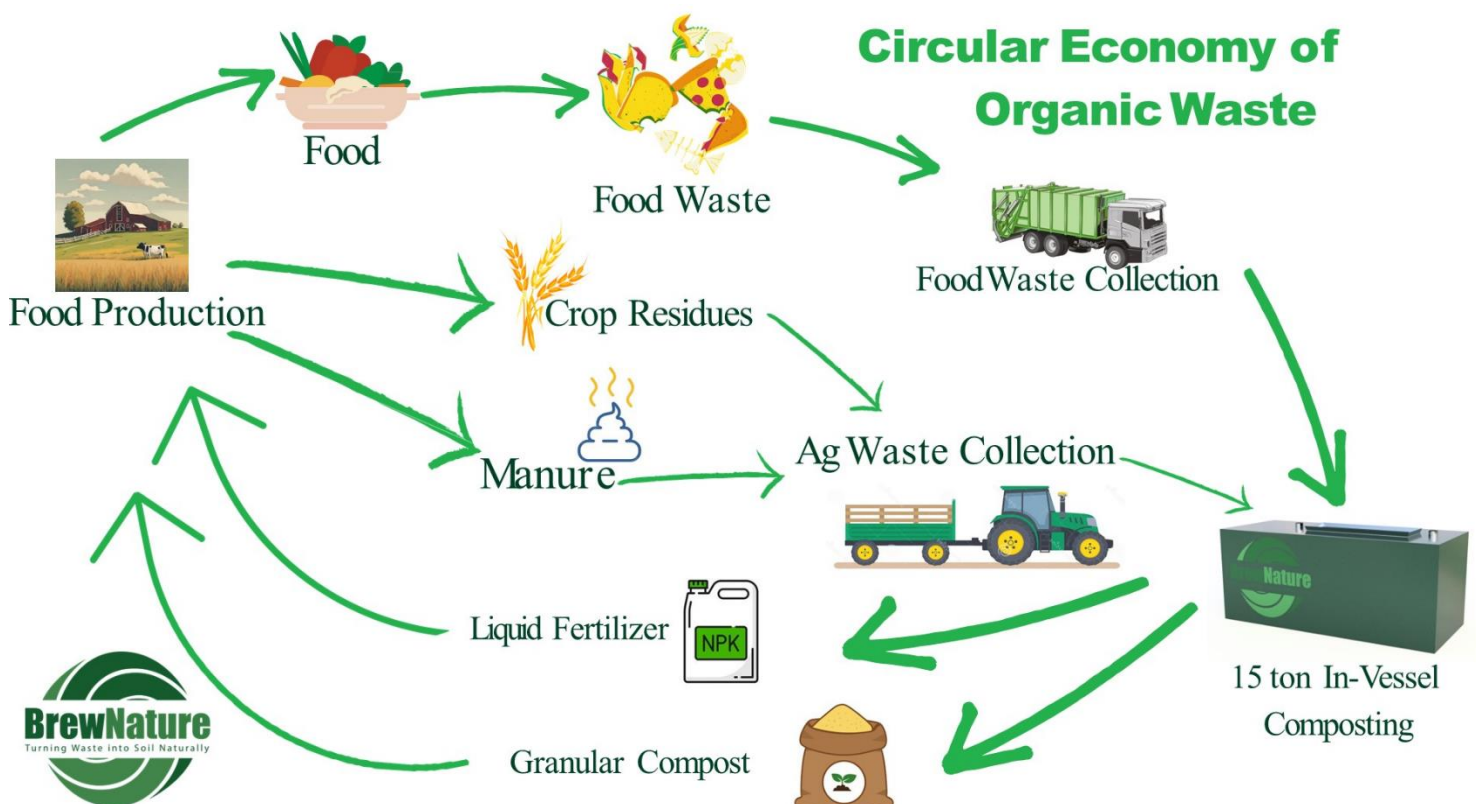

BrewNature Inc.

671 Second Bend
Saskatoon, Saskatchewan S7V 0M7
www.brewnature.ca

BrewNature Technology is designed to help reduce the amount of organic waste that ends up in landfills, which is a major contributor to greenhouse gas emissions worldwide. The BrewNature technology works by accelerating the natural process of composting, which usually takes 5-7 months to complete, down to just 5 days. The process involves breaking down organic waste using a combination of microorganisms and aerobic conditions.

Products & Services Include:

- In-vessel composting from 1 to 15 tonnes units, water treatment and wastewater treatment.

Babak Roshani, CEO & Founder
broshani@brewnature.ca
1-306-716-6551