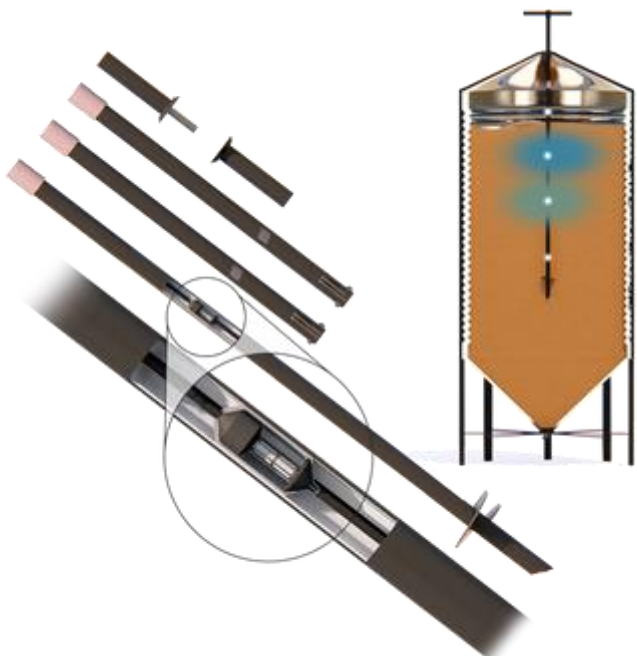

Products & Services Include:

- Both cellular based and Wifi connected devices for grain bin monitoring and conditioning.
- Binstick
- Bindapt thermostats & devices
- Bindapt adapter plates
- Heating & Ducting
- Aeration
- Portable aeration socks
- Grain bin monitoring cables

Steve Rogoschewsky, President
steve@adaptiveagriculture.ca
1-306-850-1259