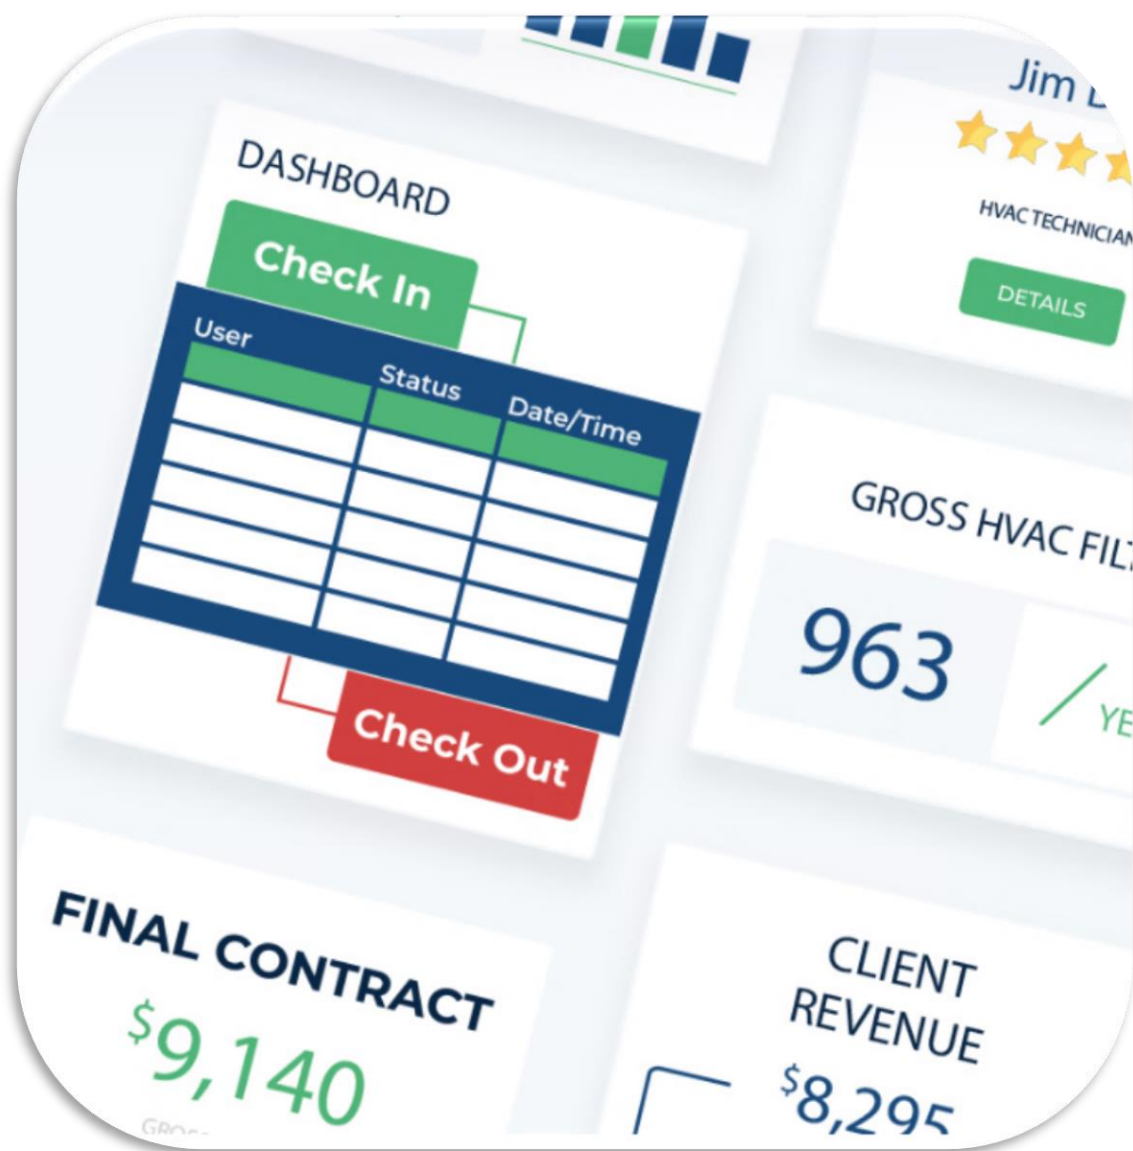

SERVICEBOX

ServiceBox

1900 York Street
Regina, Saskatchewan S4T 4R4
www.getservicebox.com

ServiceBox was started in October 2012 by Mike Schudel and Jon Clifford. ServiceBox is a software company based out of Regina, Saskatchewan, Canada. The company specializes in developing software for service products that are sold globally.

Products & Services Include:

- ServiceBox

Jon Clifford, CEO
jon@jobboxsoft.com
1-306-536-9939