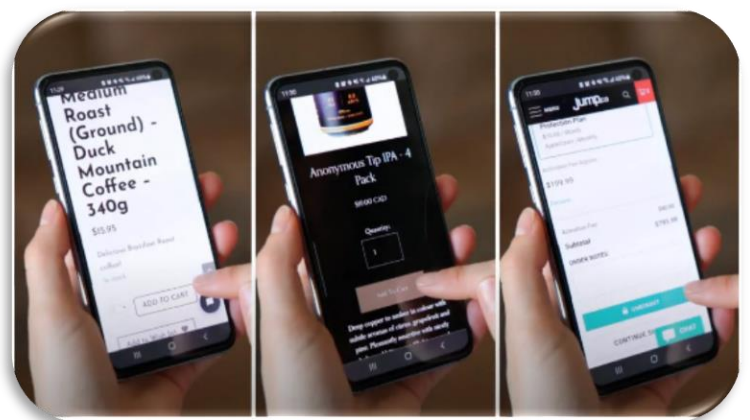

Products & Services Include:

- A white labelled platform that allows retailers the ability to offer a cost - effective same-day delivery to their customers while using our network of delivery drivers to fulfill the deliveries.

Scott Love, Founder & CEO
scott@storetodoorcanada.com
1-306-501-3734