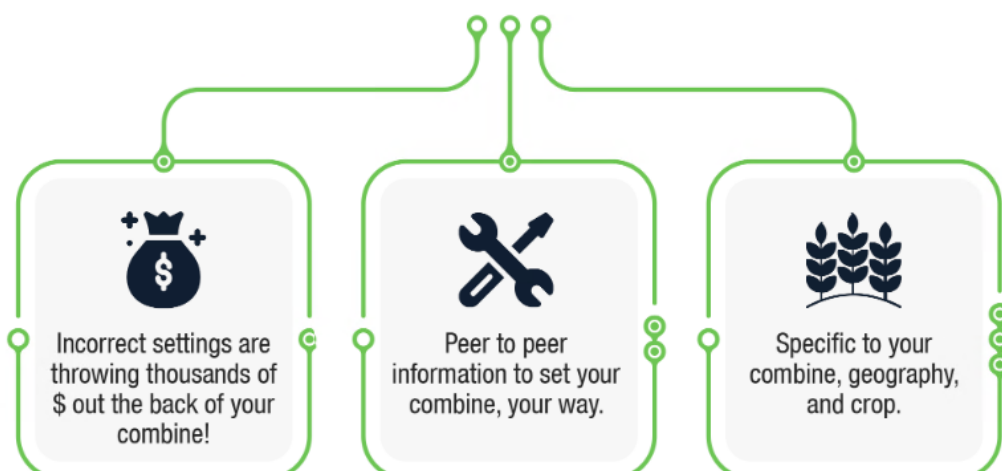

Why Use CombineSettings.com